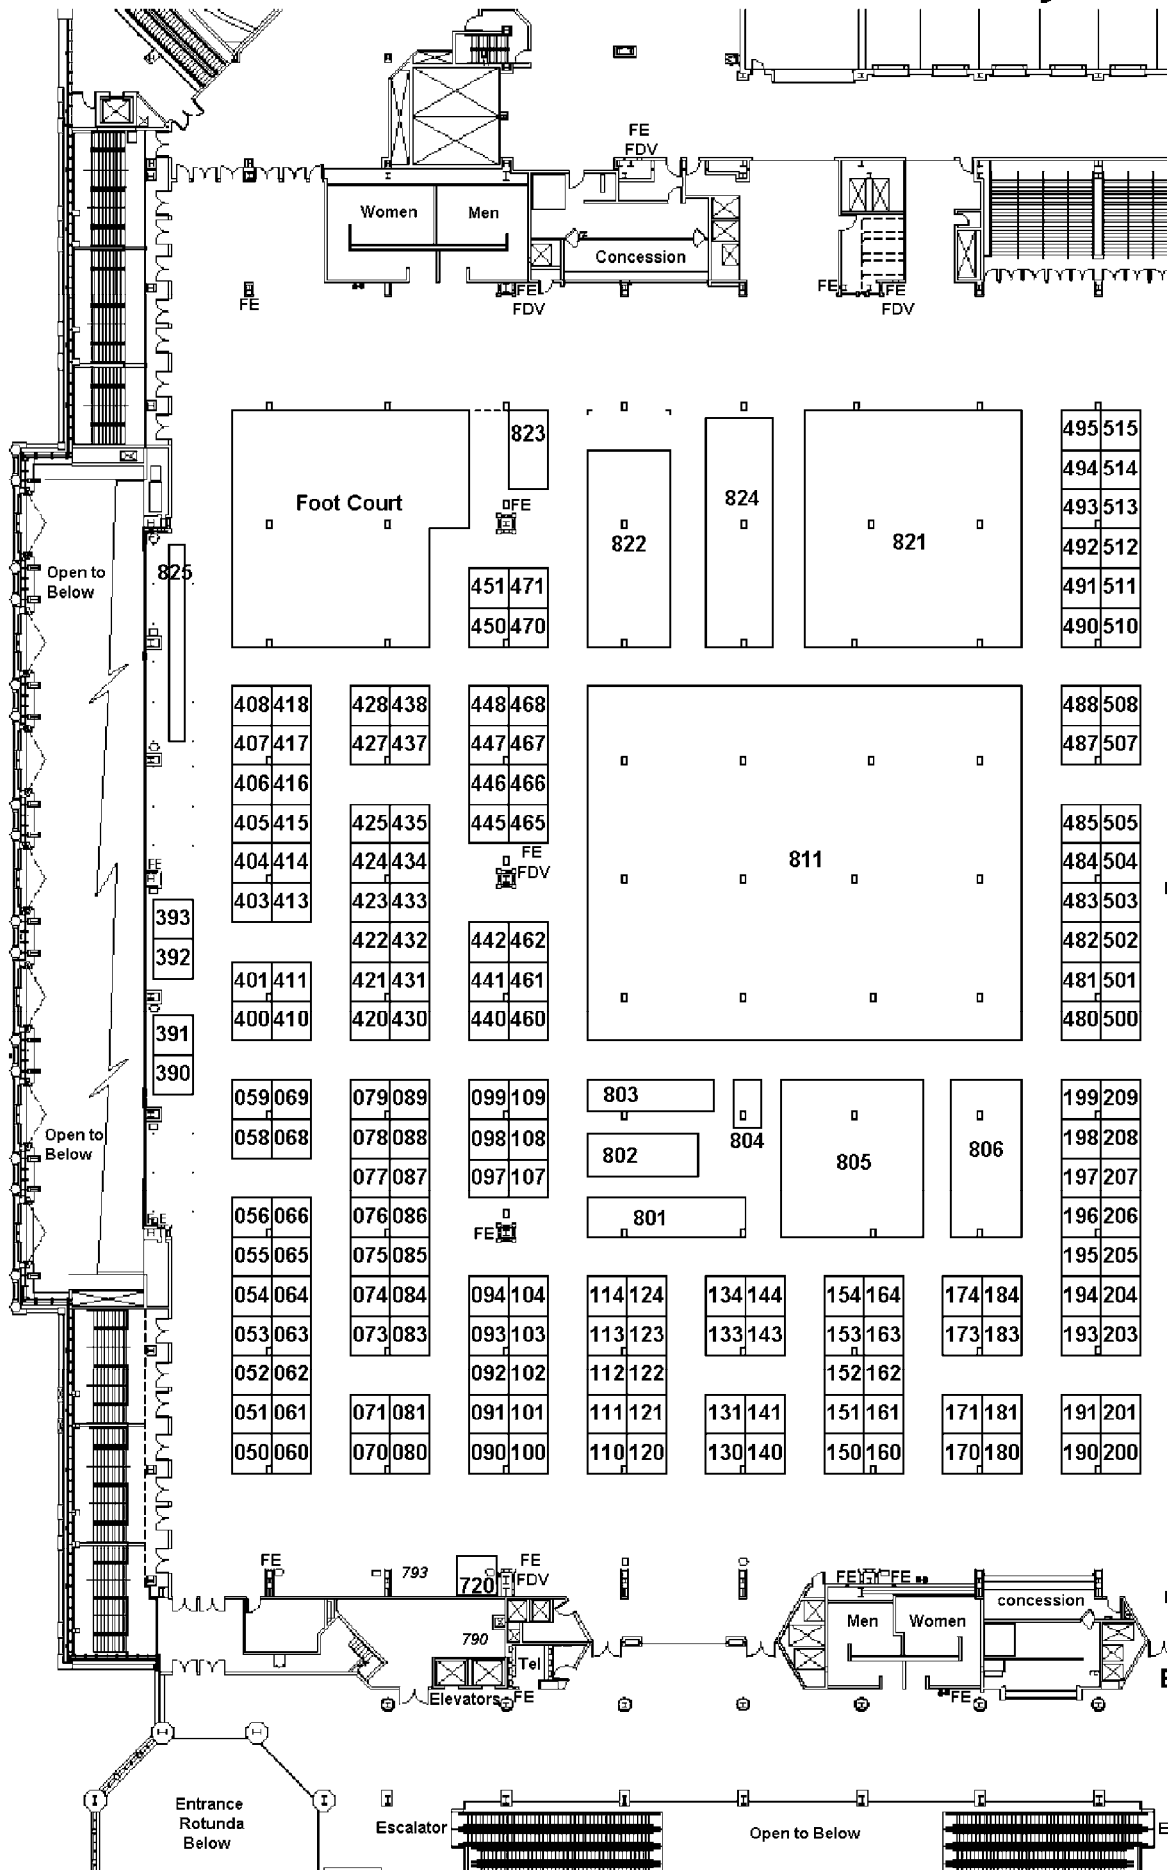

National Train Show

National Model Rail

Midwest Airlines Center

Milwaukee

July 16-17

Train Show

ailroad Association
 ter - Halls A, B, C and D
 ukee, WI
 -18, 2010

Initial - 17 May 2009
 Rev. # 6 - 4 June 2010